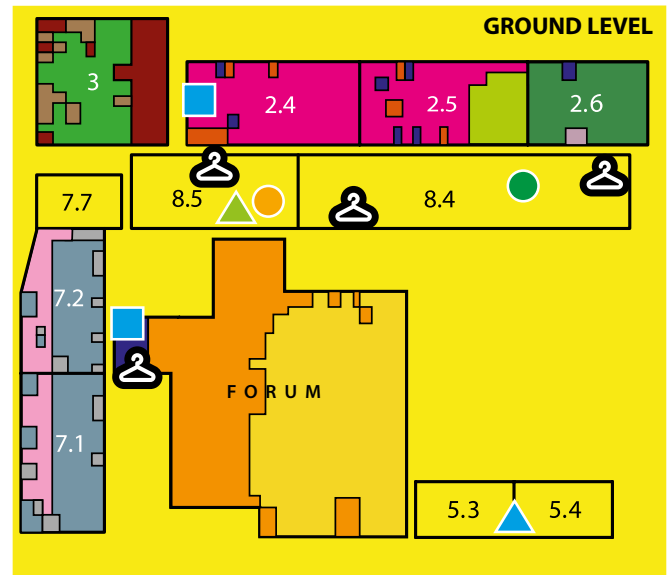

Expocentre Fairgrounds

- UPPER LEVEL
- MAIN LEVEL
- GROUND LEVEL

- **BUSINESS CENTRE**
  Pavilion 2 (Hall 1), Stand 21F60
- **TASTING COMMITTEE OF THE BEST PRODUCT COMPETITION OF THE MINISTRY OF AGRICULTURE OF THE RUSSIAN FEDERATION**
  Pavilion 8 (Hall 4), Stand 84A90
- **THE RUSSIAN WINE CORNER. THE CENTRE OF WINE CULTURE. THE DISPLAY OF THE PRODEXPO WINE GUIDE WINNERS**
  Pavilion 8 (Hall 1), Stand 81C60
- **THE CRAFT BEER CORNER**
  Pavilion 1, Upper Level, Stand 12D10
- **DISPLAYS OF WINNERS IN THE PRODEXPO, PRODEXTRAPACK INNOVATIVE PRODUCT COMPETITION**
  Pavilion 1
- **THE EMPLOYMENT CENTRE**
  Pavilion 8 (Hall 5), Stand 85C10
- **CENTRE OF PRESS AND PROMOTION**
  Pavilion 8 (Hall 5), Stand 85A20
- **PRESS CENTRE FOR MASSMEDIA**
  Congress Centre
- **CENTRE OF RETAIL CHAINS**
  Pavilion 1, Upper Level, Stand 12A10
- **CHAINS' WHOLESALE CENTRE**
  Pavilion 5 (Halls 3, 4)
- **GLASS HIRE**
  Pavilion 8 (Hall 1), Stand 81A40
- **RETAIL.RU STUDIO**
  Pavilion 1, Upper Level, Stand 12A10
- **MESS HALL**
  Pavilion 1 (Upper Level, Stand 12C10),
  Pavilion 2 (Hall 1, Stand 21F10, Hall 3, Stand 23B80, Hall 4, Stand 24B05),
  Pavilion 7 (Hall 6, Stand 76A50), Pavilion 8 (Hall 3, Stands 83C90, 83C92),
  Forum Pavilion (Stand FW020)
- **CLOAKROOM**
  Pavilion 1, Upper Level, Pavilion 8 (Halls 4, 5), Forum Pavilion
- **PRODEXPO MANAGEMENT OFFICE SERVICE-BUREAU, Pavilion 4**

MAIN LEVEL