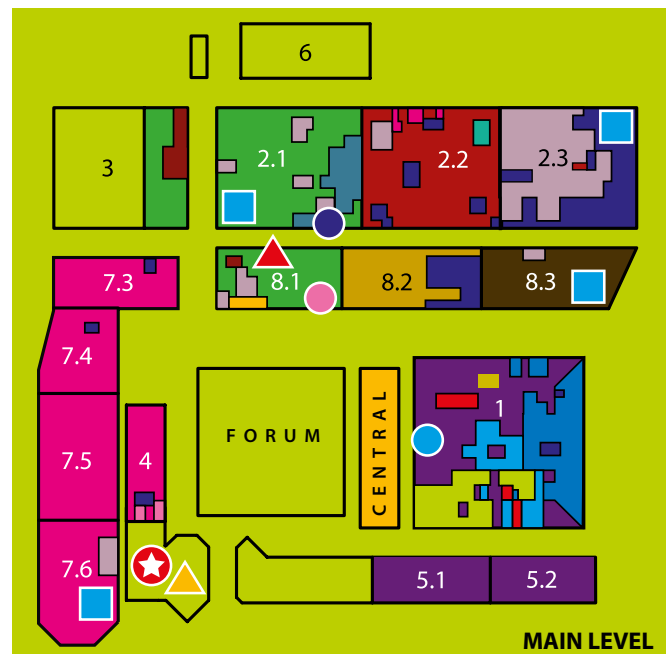

## Expocentre Fairgrounds

PAVILION 1  
(UPPER LEVEL)

- UPPER LEVEL
- MAIN LEVEL
- GROUND LEVEL

- BUSINESS CENTRE**  
Pavilion 2 (Hall 1), Stand 21F60
- TASTING COMMITTEE OF THE BEST PRODUCT COMPETITION OF THE MINISTRY OF AGRICULTURE OF THE RUSSIAN FEDERATION**  
Pavilion 8 (Hall 4), Stand 84A90
- THE RUSSIAN WINE CORNER. THE CENTRE OF WINE CULTURE. THE DISPLAY OF THE PRODEXPO WINE GUIDE WINNERS**  
Pavilion 8 (Hall 1), Stand 81C60
- THE CRAFT BEER CORNER**  
Pavilion 1, Upper Level, Stand 12D10
- DISPLAYS OF WINNERS IN THE PRODEXPO, PRODEXTRAPACK INNOVATIVE PRODUCT COMPETITION**  
Pavilion 1
- THE EMPLOYMENT CENTRE**  
Pavilion 8 (Hall 5), Stand 85C10
- CENTRE OF PRESS AND PROMOTION**  
Pavilion 8 (Hall 5), Stand 85A20
- PRESS CENTRE FOR MASSMEDIA**  
Congress Centre
- CENTRE OF RETAIL CHAINS**  
Pavilion 1, Upper Level, Stand 12A10
- CHAINS' WHOLESALE CENTRE**  
Pavilion 5 (Halls 3, 4)
- GLASS HIRE**  
Pavilion 8 (Hall 1), Stand 81A40
- RETAIL.RU STUDIO**  
Pavilion 1, Upper Level, Stand 12A10
- MESS HALL**  
Pavilion 1 (Upper Level, Stand 12C10),  
Pavilion 2 (Hall 1, Stand 21F10, Hall 3, Stand 23B80, Hall 4, Stand 24B05),  
Pavilion 7 (Hall 6, Stand 76A50), Pavilion 8 (Hall 3, Stands 83C90, 83C92),  
Forum Pavilion (Stand FW020)
- CLOAKROOM**  
Pavilion 1, Upper Level, Pavilion 8 (Halls 4, 5), Forum Pavilion
- PRODEXPO MANAGEMENT OFFICE SERVICE-BUREAU, Pavilion 4**