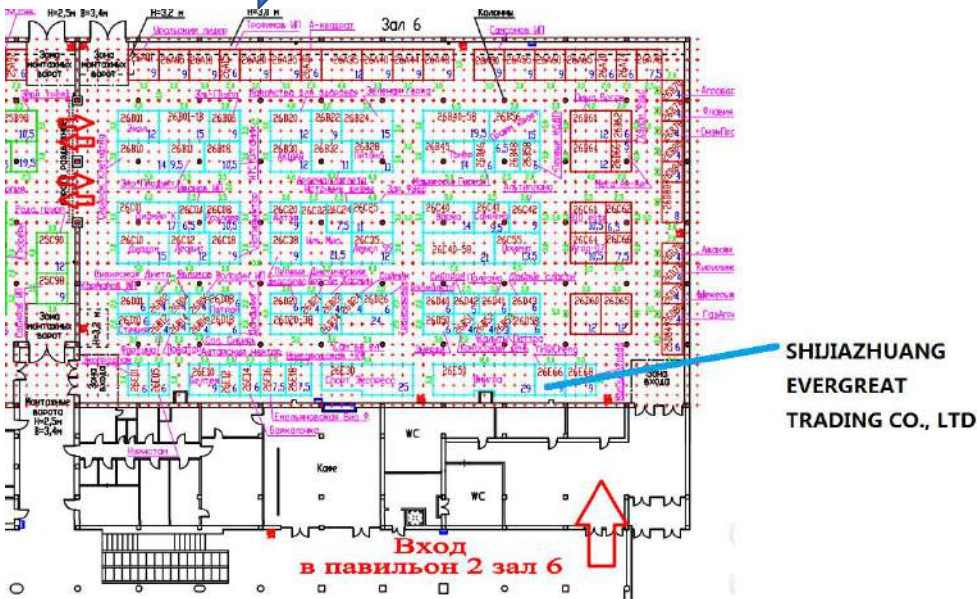

Floor plan

Pav.1

Pav.2.6